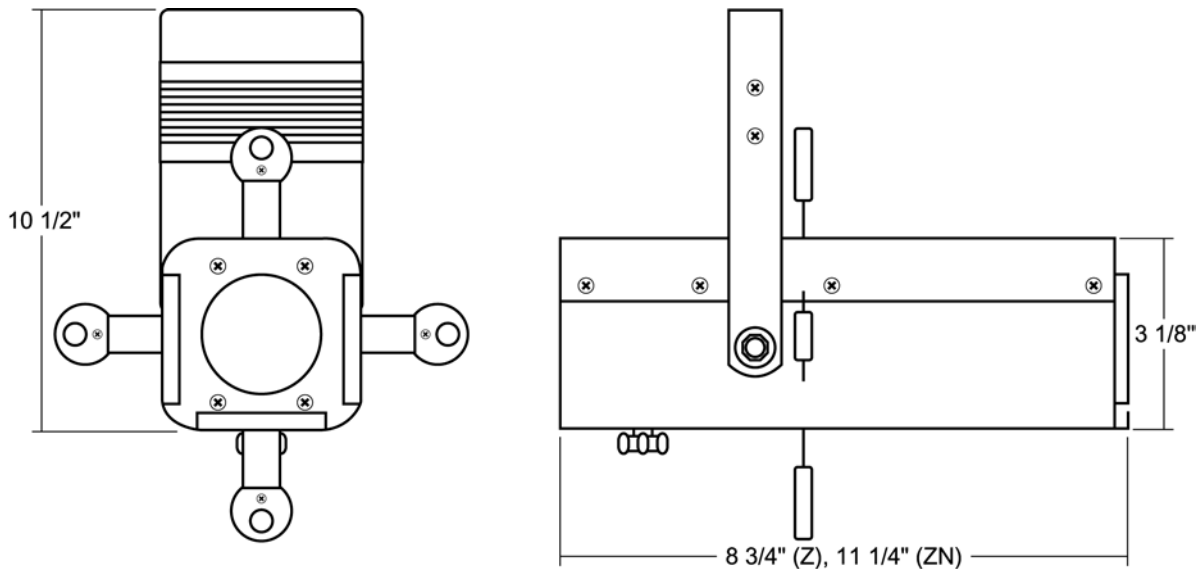

Last updated 05/01/2006.