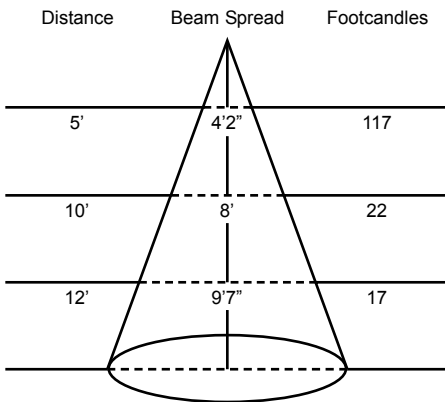

Photometric Data

MR75Z: EYJ-Spot Position

MR75ZN: EYJ-Spot Position

MR75Z: EYJ-Flood Position

MR75ZN: EYJ-Flood Position

Lamp Types

EXZ 50W/12V; EXZ; 6000Hrs; 30° Beam; 2500 CBCP; 3050°K Color Temp

***EYJ** 71W/12V; EYJ; 4000Hrs; 25° Beam; 5500 CBCP; 3050°K Color Temp