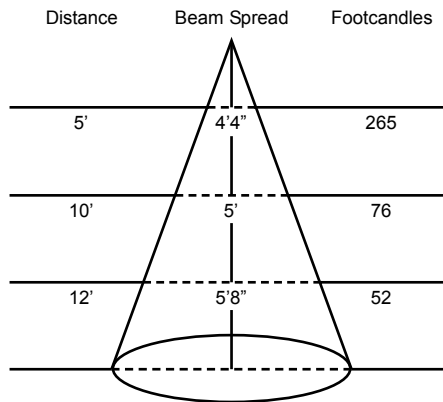

Photometric Data

MR75Z: EYJ-Spot Position

MR75ZN: EYJ-Spot Position

MR75Z: EYJ-Flood Position

MR75ZN: EYJ-Flood Position

Lamp Types

EXZ 50W/12V; EXZ; 6000Hrs; 30° Beam; 2500 CBCP; 3050°K Color Temp

***EYJ** 71W/12V; EYJ; 4000Hrs; 25° Beam; 5500 CBCP; 3050°K Color Temp