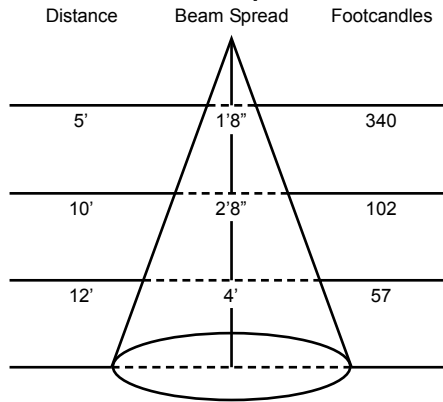

Photometric Data

MR75Z: EYJ-Spot Position

MR75ZN: EYJ-Spot Position

MR75Z: EYJ-Flood Position

MR75ZN: EYJ-Flood Position

Lamp Types

EXZ 50W/12V; EXZ; 6000Hrs; 30° Beam; 2500 CBCP; 3050°K Color Temp

***EYJ** 71W/12V; EYJ; 4000Hrs; 25° Beam; 5500 CBCP; 3050°K Color Temp