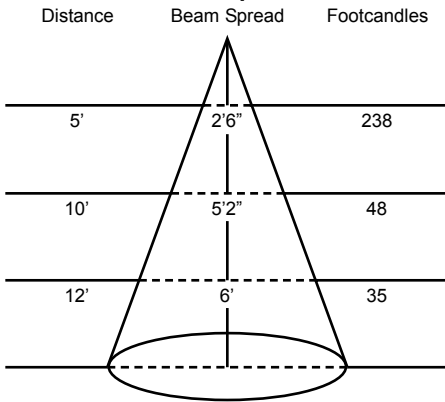

Photometric Data

MR75Z: EYJ-Spot Position

MR75ZN: EYJ-Spot Position

MR75Z: EYJ-Flood Position

MR75ZN: EYJ-Flood Position

Lamp Types

EXZ 50W/12V; EXZ; 6000Hrs; 30° Beam; 2500 CBCP; 3050°K Color Temp

***EYJ** 71W/12V; EYJ; 4000Hrs; 25° Beam; 5500 CBCP; 3050°K Color Temp